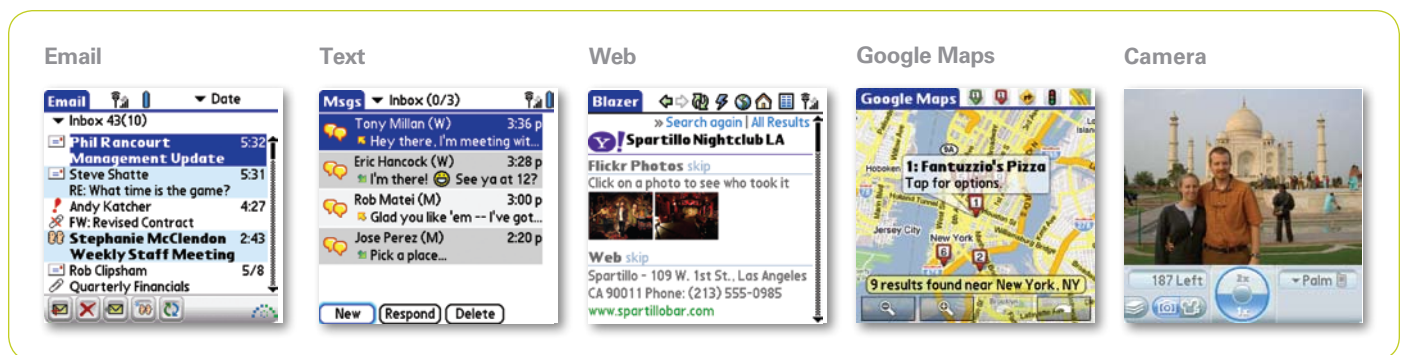

¹ Within wireless coverage area only. Email, messaging and web require data services at an additional cost. ISP and/or VPN may also be required. Direct Push Technology requires Microsoft Exchange Server 2003 with SP2 or Exchange Server 2007.

² Within EvDO data wireless service coverage area only. Actual data speeds vary based on network capacity and application design. Backward compatible with 1xRTT and IS95 networks.

³ Within wireless coverage area only. Google Maps for Mobile may not be available for certain areas.

⁴ Additional service charges may apply. Connection via USB sync cable (included in box) or Bluetooth® wireless technology.